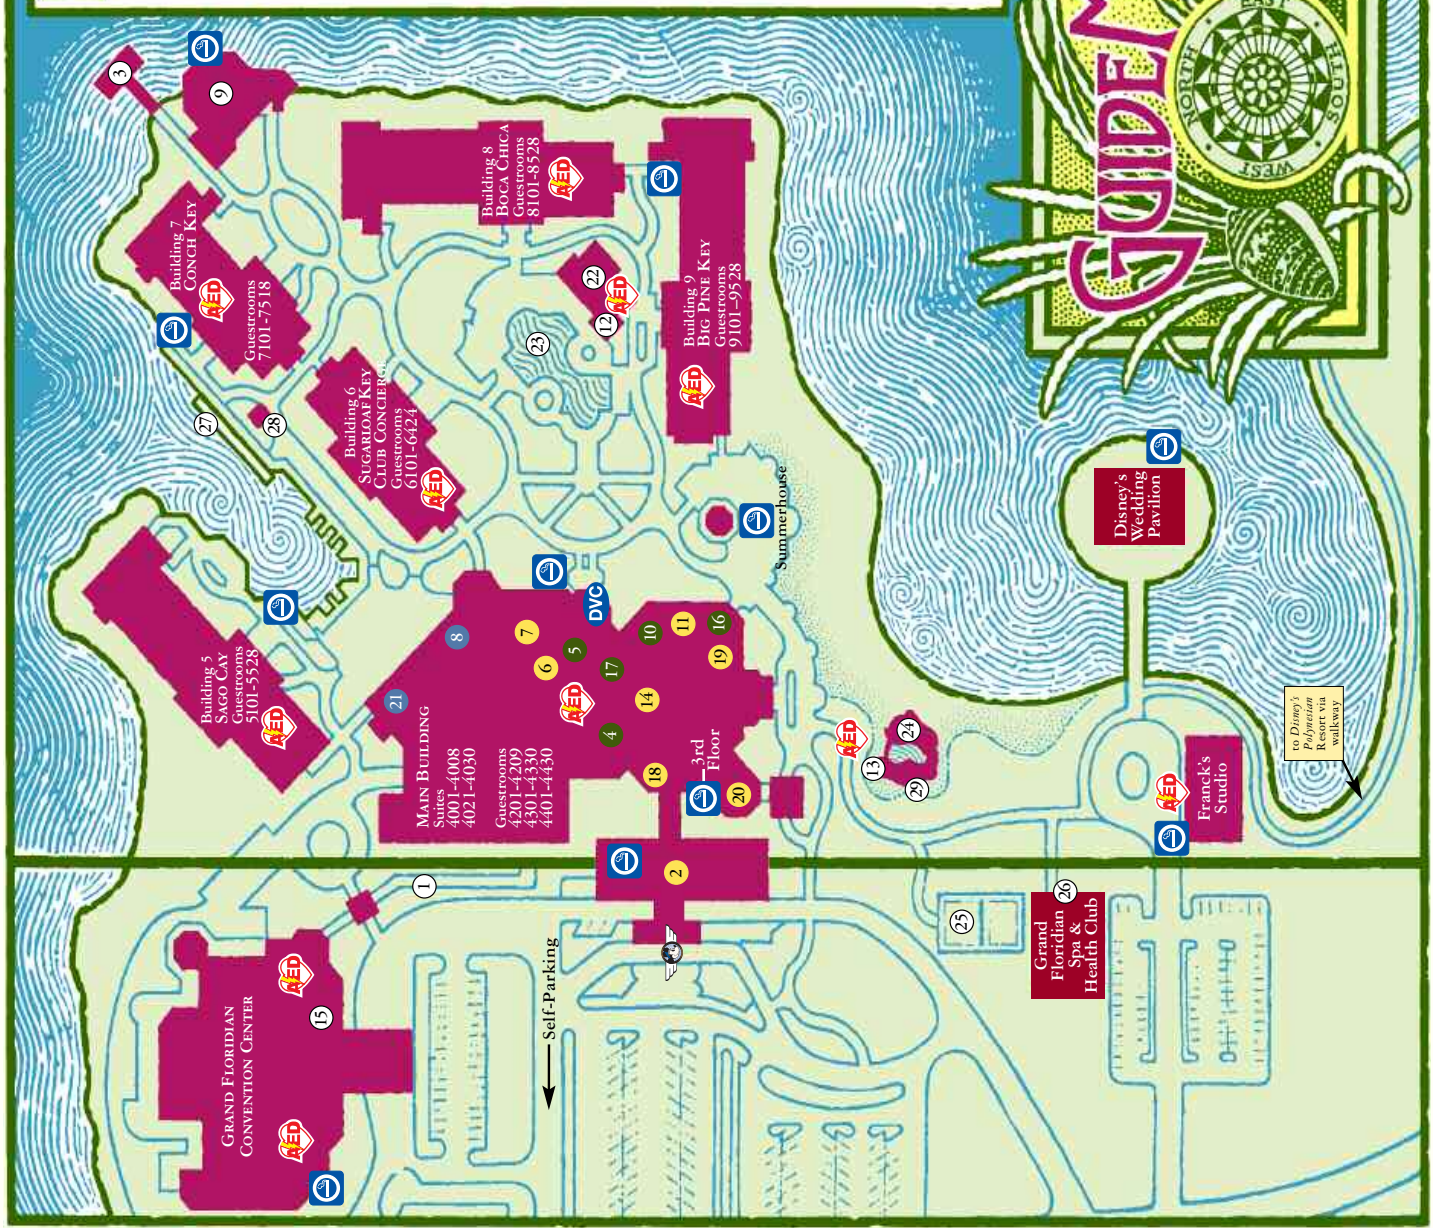

LEGEND

TRANSPORTATION

- 1 Resort bus transportation
- 2 Monorail station
- 3 Disney's Magical Express Bus Stop
- 4 Resort boat transportation

RESTAURANTS

- FIRST FLOOR
- 4 1900 Park Fare
 - 5 Grand Floridian Cafe
- SECOND FLOOR
- 6 Victoria & Albert's
 - 7 Citricos
 - 8 Gasparilla Grill & Games
 - 9 Narcoossee's
 - 10 The Garden View Tea Room

SHOPPING

- FIRST FLOOR
- 16 Summer Lace
 - 17 Sandy Cove Gift & Sundry Shop
- SECOND FLOOR
- 18 Basin White
 - 19 Commander Porter's
 - 20 M. Mouse Mercantile

RECREATION

- 21 Mouseketeer Club
- 22 Restrooms & Pool towel issue
- 23 Courtyard Pool
- 24 Beach Pool
- 25 Grand Floridian Tennis Courts
- 26 Spa & Health Club
- 27 Grand 1 Yacht
- 28 Captain's Shipyard
- 29 Boat Rentals
- 30 Restrooms & Pool towel issue

LOUNGES

- SECOND FLOOR
- 11 Mizner's Lounge
 - 7 Citricos Lounge
 - 9 Narcoossee's Lounge
 - 12 Courtyard Pool Bar
 - 13 Beach Pool Bar

SERVICES

- 14 Ivy Trellis Beauty and Barber Shop
- 15 Business Center
- 16 Disney Vacation Club Information Center

DISNEY'S
GRAND FLORIDIAN
RESORT & SPA

GUIDE MAP